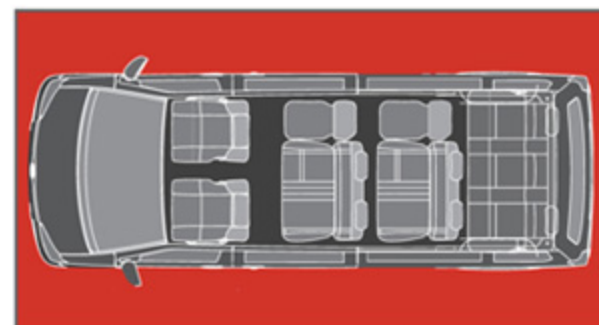

<b>Safety</b>	
Multi-function LCD indicator combination instrument	•
Front disc brake/Rear drum brake	•
Electric Power Steering	•
Driver + co-driver 3-point safety belt	•
Middle+rear seat 3-point safety belt	•
Driver's safety belt reminder	•
Headlamp levelizer	•
High-Mount Stop Light	•
Front fog lamp	—
Door open warning light	•
Inside rearview mirror	•
Manual adjust outside view mirror	•
Keyless Entry (Front & Sliding Doors)	•
Backdoor Keyless Actuator	•
Child protect door lock for sliding doors	•
Crumple type energy-absorbing steering column	•
<b>Interior</b>	
Standard darkgray trim	•
Driver sunvisor	•
Four-way adjust seats for driver & co-driver	•
The second and third row passenger seat headrest	•
Driver + co-driver sunvisor	•
PVC carpet	•
Front door with manual window	•
Dual air-con (front + rear)	•
Cooler glove box	—
Radio+MP3/USB (single-din)	•
Speakers	2 (front door)
Front map lamp	•
Rear room lamp	—
Cup holder	• (center console)
Cigar lighter+ashtray	•
Floor hooks	—
Front door pockets	•
Rear sliding windows	•
Rear quarter glass	•
2nd and 3rd row spare seat	•
Fabric ceiling with roof bow cover	•
Co-drive assist grip	•
Rear cabin assist grip	•
Dial-type aircon controls	•
Rear Overhead Blower	•
<b>Legend : • standard ○ option — without</b>	

Dual aircon with additional blower for riding comfort.

Keyless entry.

Stylish body graphics.

Spacious interiors to comfortably seat eleven.